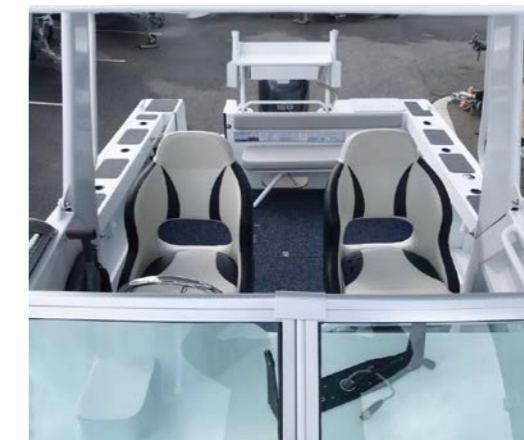

6.25m CENTER CABIN