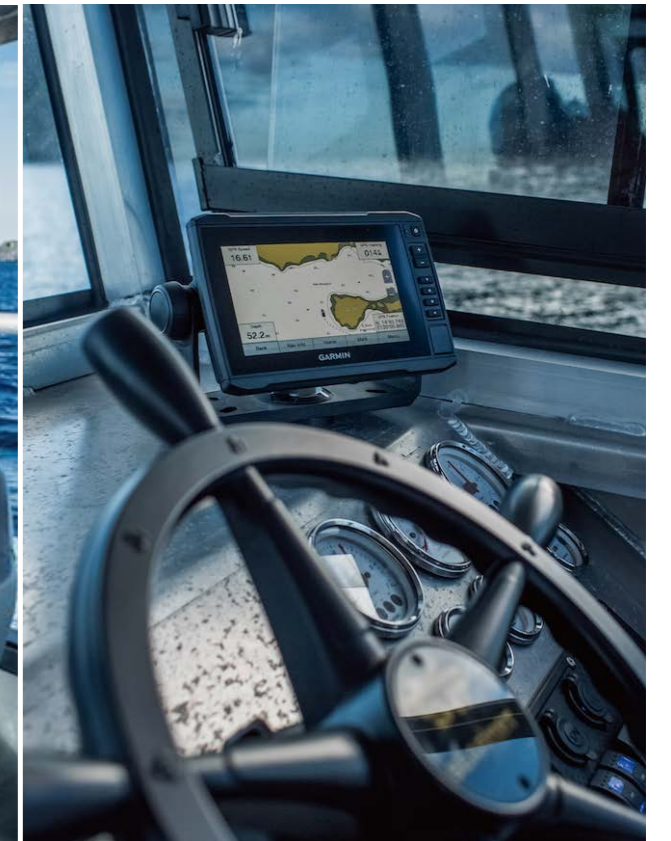

PROFISHER

6.25m PROFISHER

Smart and excellent streamline, dynamic exterior. Specially designed hull to make sure you've got a stable and safe boat. Customizable boat make the products 100% suit to your local market.

LANDING CRAFT

Landing Craft has been designed for both work and pleasure.

The Landing Craft features a large cargo deck and wide, singular door with manual or electric winch. Safety chains and several tie-down points make loading and securing cargo almost effortless.

Customized size are available.

7.9m/9m
LANDING CRAFT

10m
LANDING CRAFT

11m
LANDING CRAFT

LANDING CRAFT PARAMETER LIST

ALUMINUM LANDING CRAFT	LANDING CRAFT 790	LANDING CRAFT 900A	LANDING CRAFT 900B	LANDING CRAFT 1000	LANDING CRAFT 1100
Length Of The Hull	7.9m	9m	9m	10m	11m
Beam	2.45m	2.5m	3m	3m	4m
Depth	1.4m	1.4m	1.42m	1.42m	1.45m
Draft	0.35m	0.35m	0.35m	0.45m	0.4m
Bottom Sides	6mm	6mm	6mm	6mm	6mm
Top Sides	5mm	5mm	5mm	5mm	5mm
Transom	6mm	6mm	6mm	6mm	6mm
Weight Capacity	1500kg	2800kg	3000kg	5000kg	7500kg
STANDARD					
Fuel Tank Gauge	✓	✓	✓	✓	✓
Fuel Tank Cleaning Opening	✓	✓	✓	✓	✓
Outboard Protection Rails	✓	✓	✓	✓	✓
Storage Gasket Cover	✓	✓	✓	✓	✓
Fuel Tank	300L	300L	400L	500L	400L
Lifebuoy Bracket	✓	✓	✓	✓	✓
Fire Extinguisher Bracket	✓	✓	✓	✓	✓
Deck Self Drain Holes	✓	✓	✓	✓	✓
Exhaust Vent Hose	✓	✓	✓	✓	✓
Side/Center Console	✓	✓	✓	✓	✓
Acrylic Windscreen	✓	✓	✓	✓	✓
Hand Rail	✓	✓	✓	✓	✓
Casting Bollard	✓	✓	✓	✓	✓
Hinge	✓	✓	✓	✓	✓
Marine Fuel Hose	✓	✓	✓	✓	✓
Switch Control Panel	✓	✓	✓	✓	✓
Zinc Anode	✓	✓	✓	✓	✓
Safety Door Hinge	✓	✓	✓	✓	✓
Navigation Light	✓	✓	✓	✓	✓
Marine 316 Hand Winch	✓	✓	✓	✓	✓
Bottom	V Hull	V Hull	V Hull	V Hull	Flat Bottom
OPTIONS					
Canopy	✓	✓	✓	✓	✓
Hydraulic Steering	✓	✓	✓	✓	✓
Painting (Two Tone)	✓	✓	✓	✓	✓
Bilge Pump	✓	✓	✓	✓	✓
Compass	✓	✓	✓	✓	✓