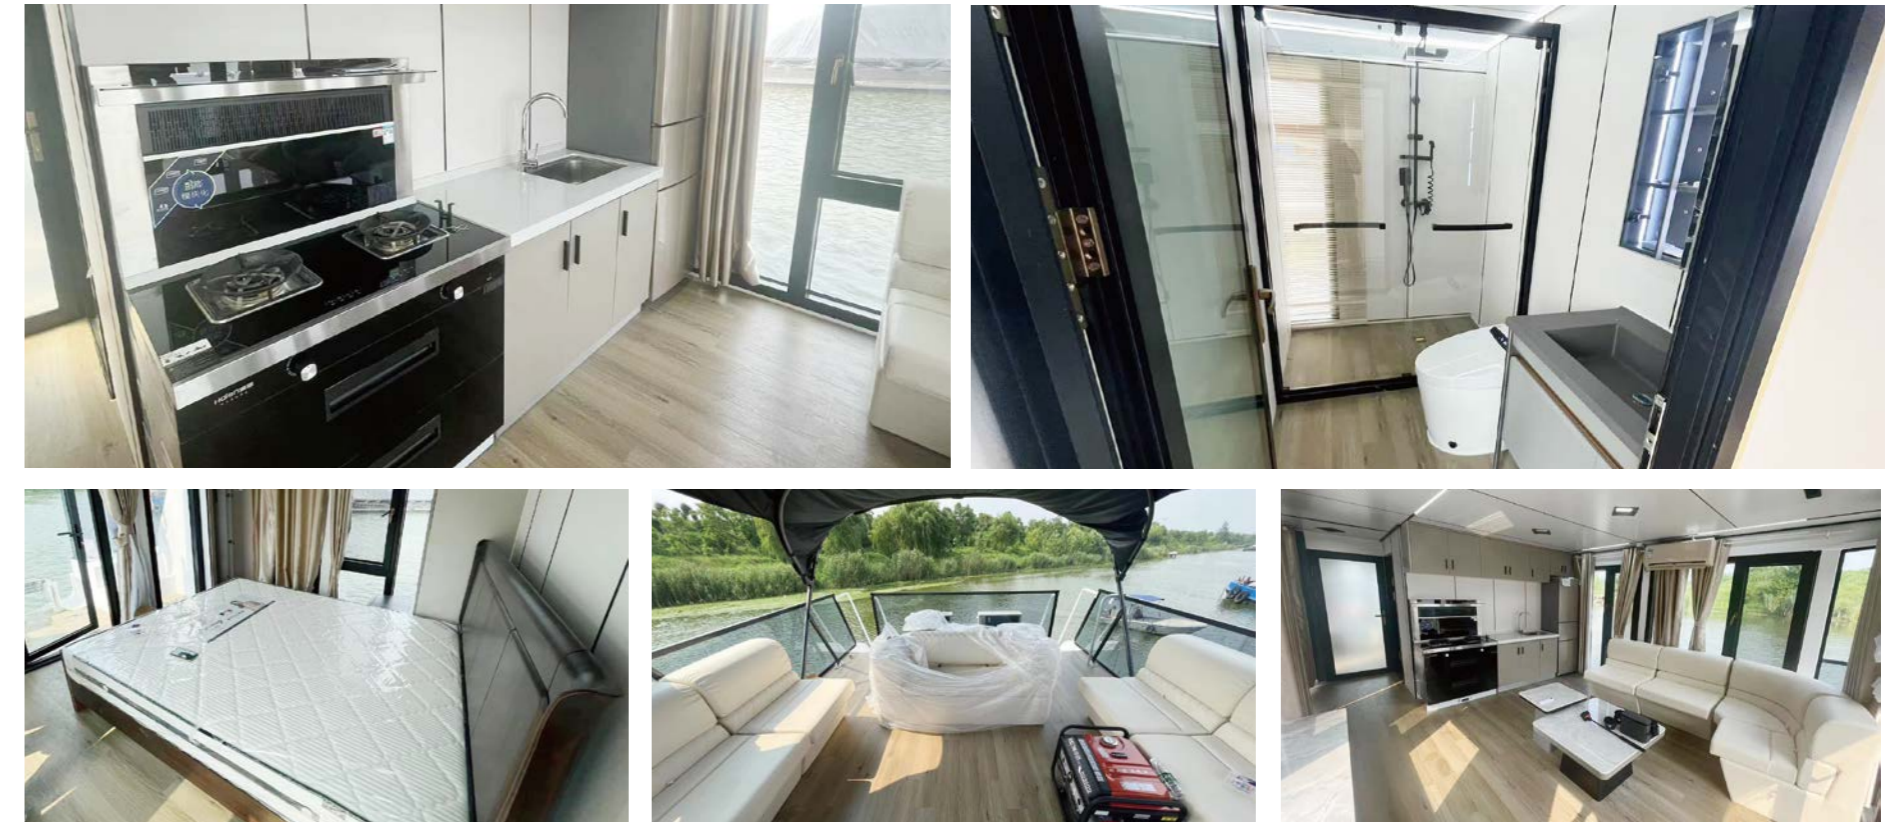

Houseboats provide an easy escape from the world and a simple way of living. Capable of leaving the dock under power, these boats have hulls, engines, fuel tanks, electrical and ventilation systems, navigational equipment, and everything you would expect from a typical seaworthy vessel.

Move away from that annoying neighbor and anchor yourself next to the park.