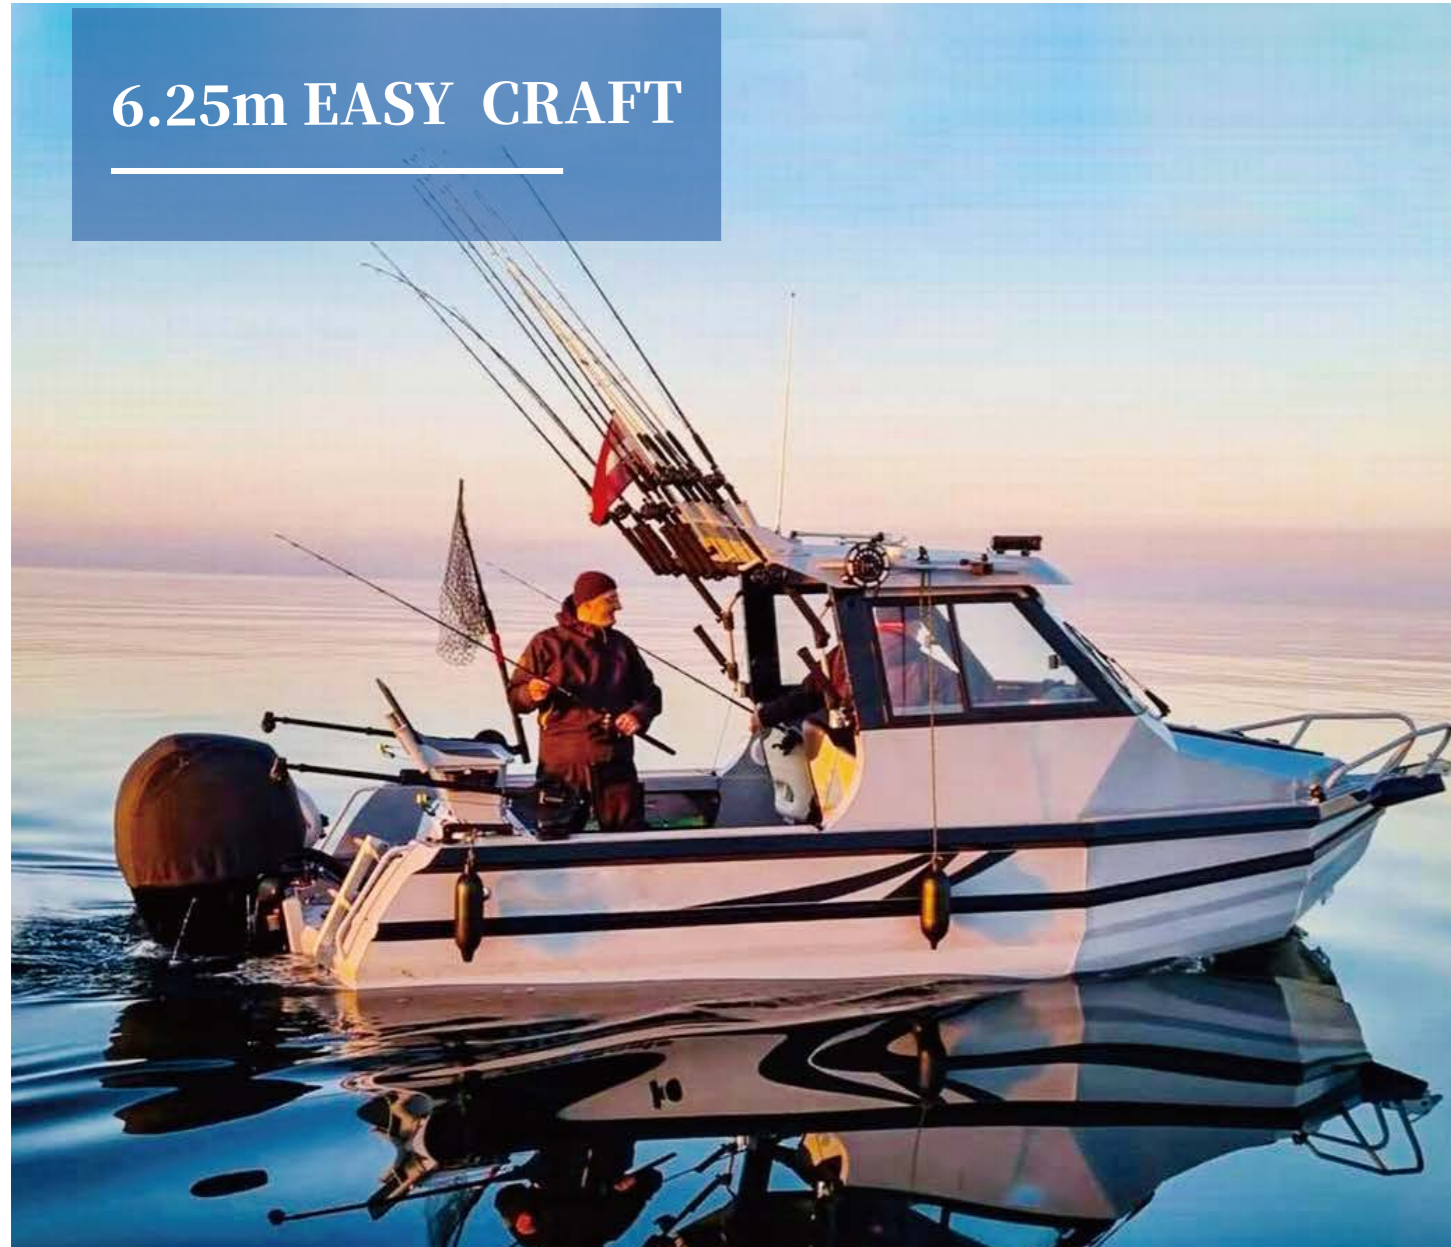

EASY CRAFT

6.25m EASY CRAFT

When others stay in port, Easy craft keep going, which enable exploring the most remote corners of the sea – ensuring that every time you head out, you return with some unforgettable stories to tell. No matter how rough conditions is, whatever your destination may be at any given time, Easy craft make sure you get there. Multi-purpose boat has everything you need to overcome the rough seas. Ready for adventures from dawn till dusk, or dusk till dawn. You choose.