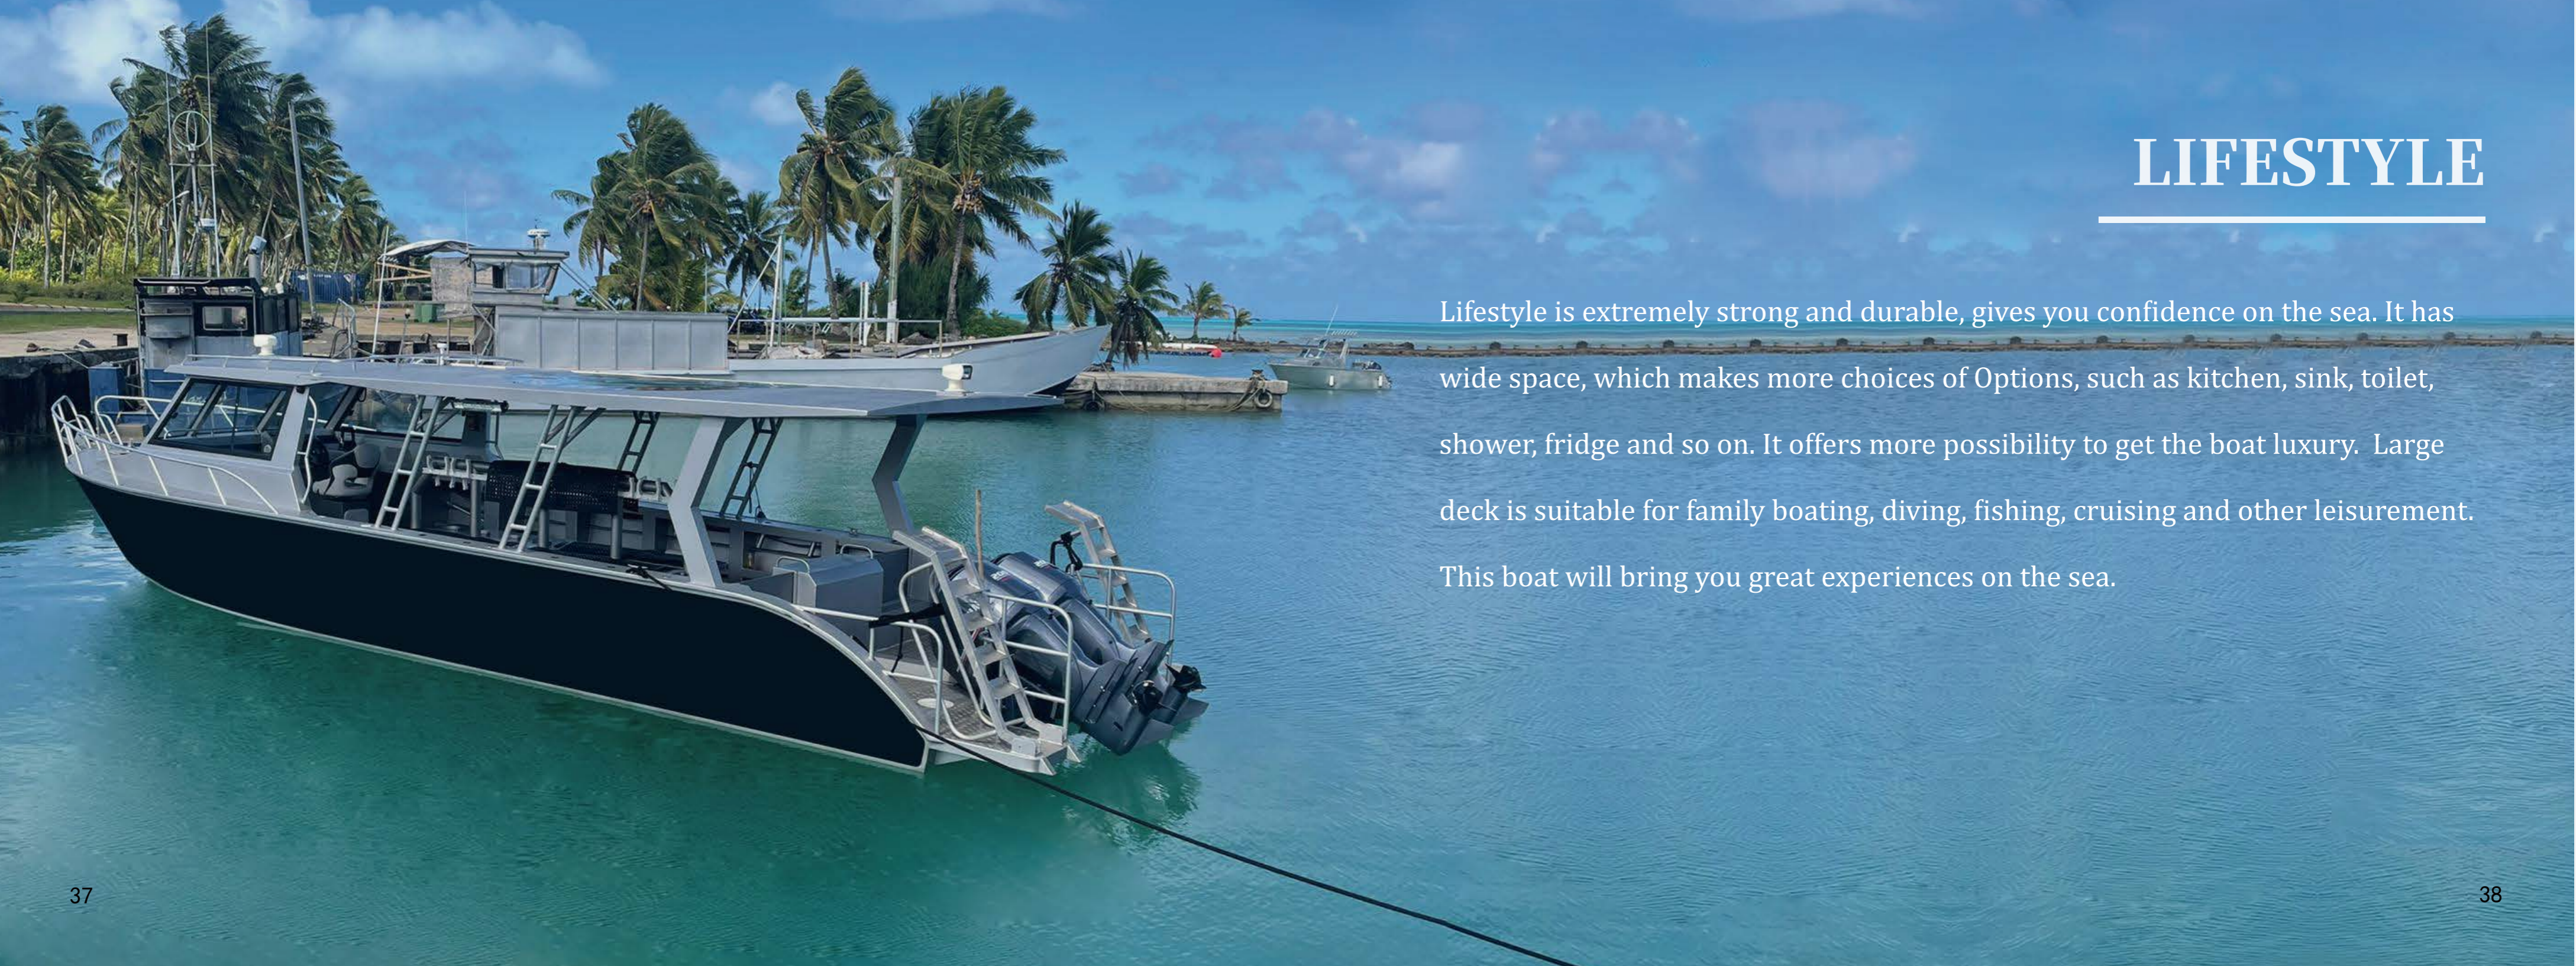

LIFESTYLE

Lifestyle is extremely strong and durable, gives you confidence on the sea. It has wide space, which makes more choices of Options, such as kitchen, sink, toilet, shower, fridge and so on. It offers more possibility to get the boat luxury. Large deck is suitable for family boating, diving, fishing, cruising and other leisurement. This boat will bring you great experiences on the sea.