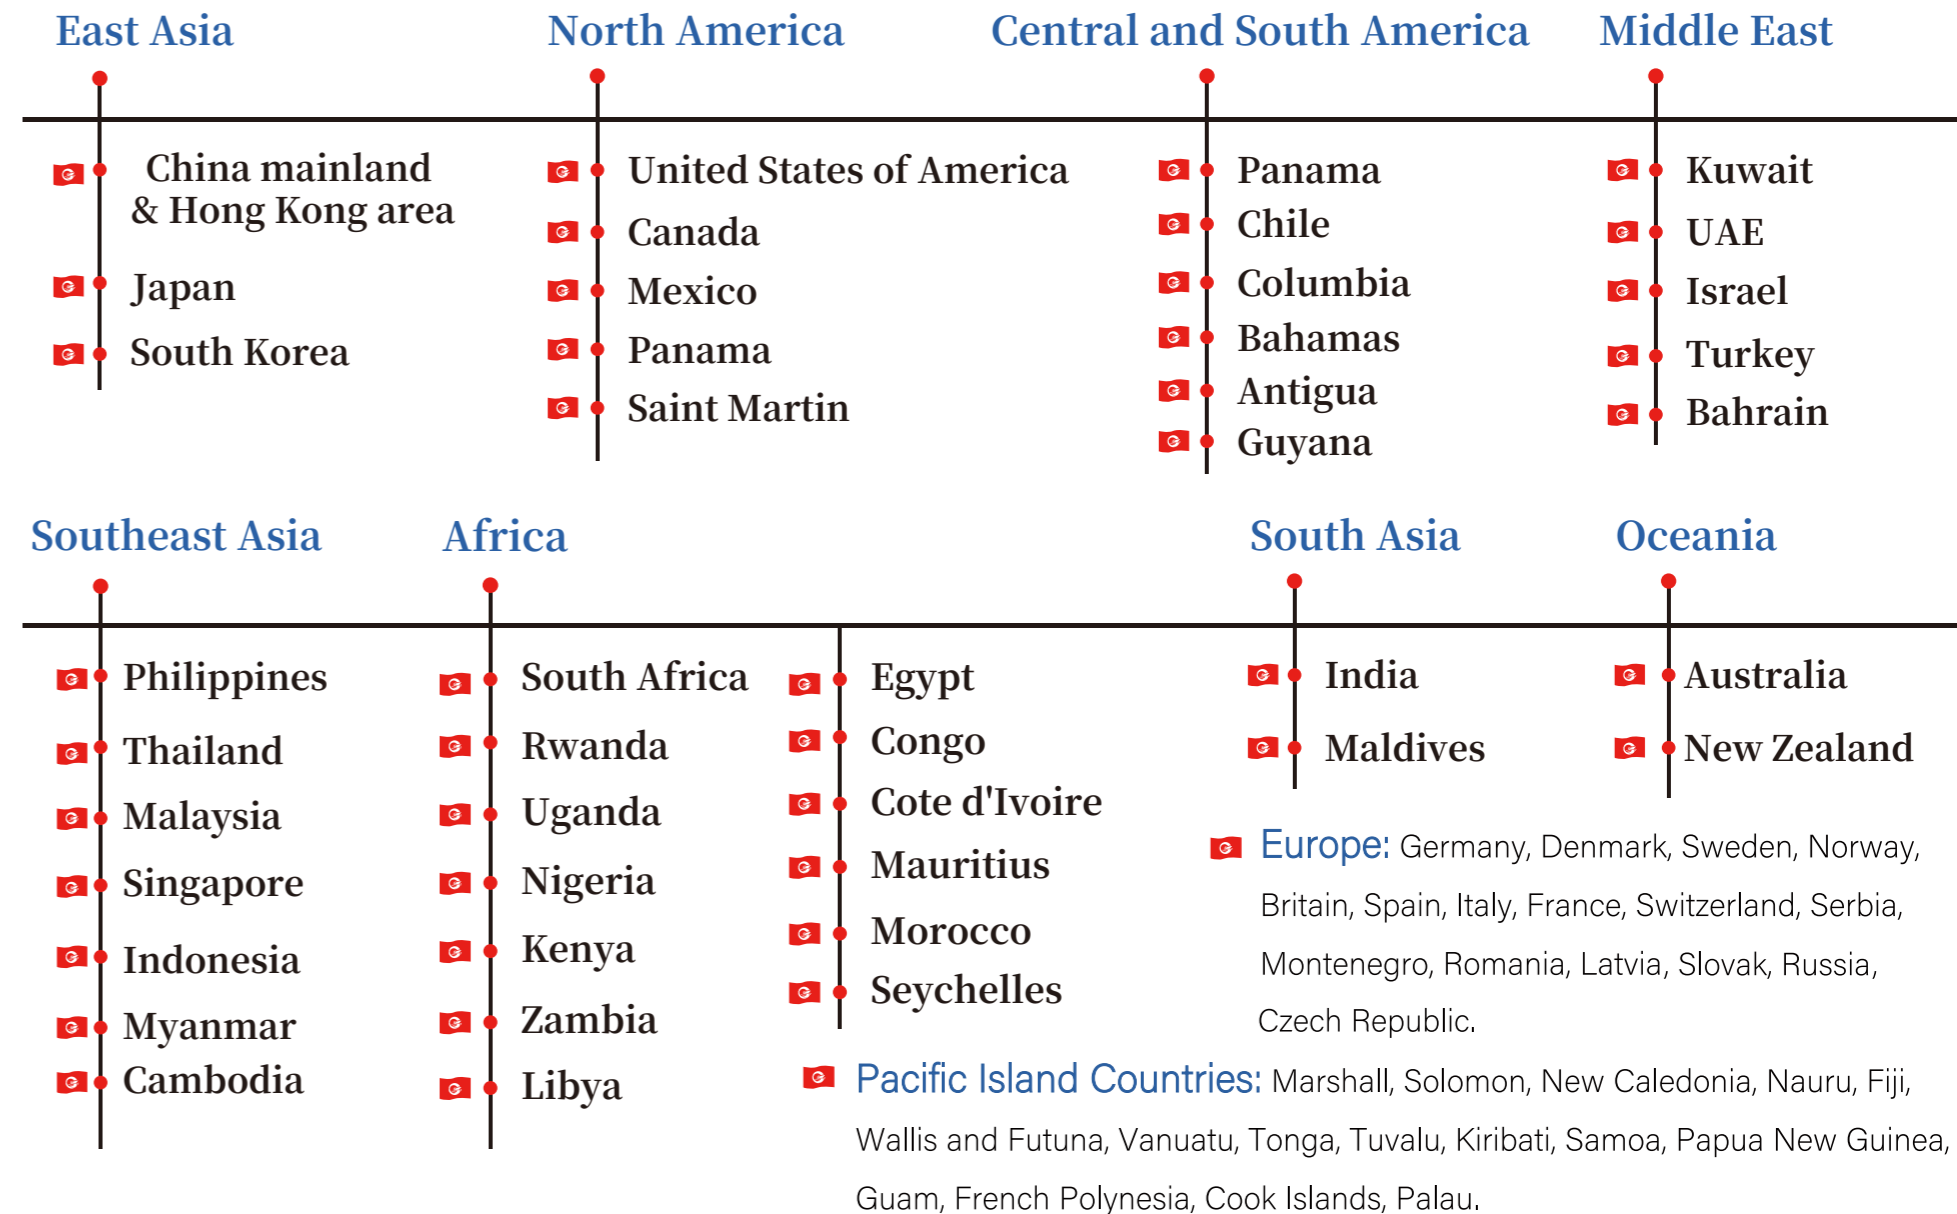

COUNTRY OF TRANSACTION