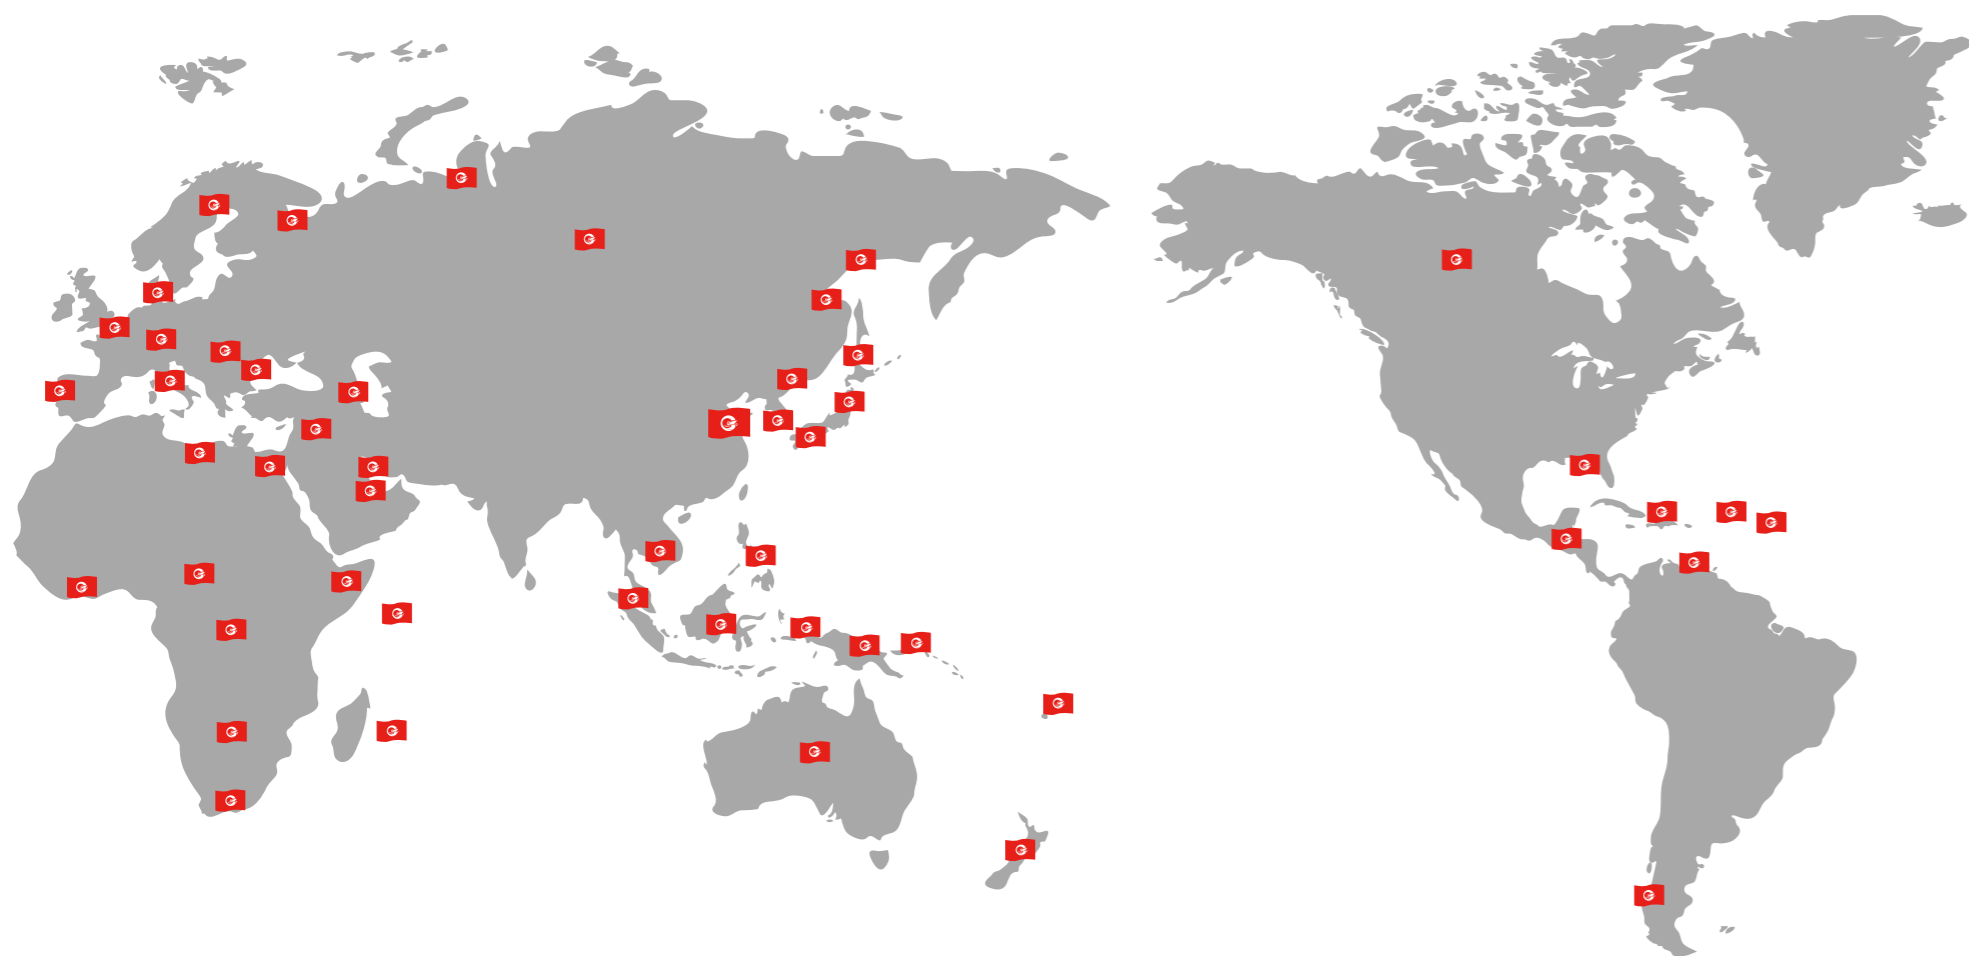

SHANDONG SEAKING BOAT CO., LTD.

HIGH QUALITY ALUMINUM BOATS